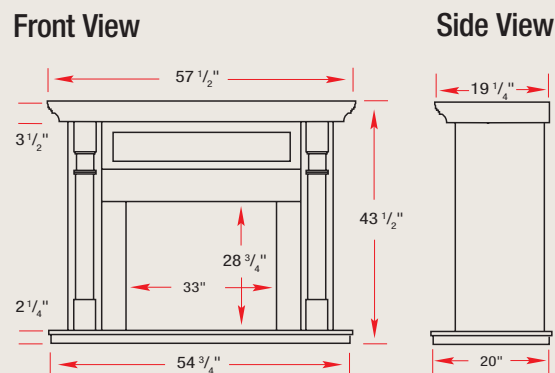

Oak cabinet (BC333601) with BF33STP firebox and black 3-piece trim (BFKIT33BLK) and swing doors (BFSD00R33BLK).

Specifications

| Model | Description | Weight (lb/kg) |
|-------------------------------|--|----------------|
| 33" Flat Wall Cabinets | | |
| BC333601 | Oak Finish - Flat Wall Cabinet with hearth | 130 / 58.5 |
| BC3336W2 | White Finish - Flat Wall Cabinet with hearth | 130 / 58.5 |
| 33" Corner Cabinets | | |
| BCC333604 | Oak Finish - Corner Cabinet with hearth | 120 / 54 |
| BCC3336W5 | White Finish - Corner Cabinet with hearth | 120 / 54 |

Flat Wall Cabinet Dimensions

Corner Cabinet Dimensions