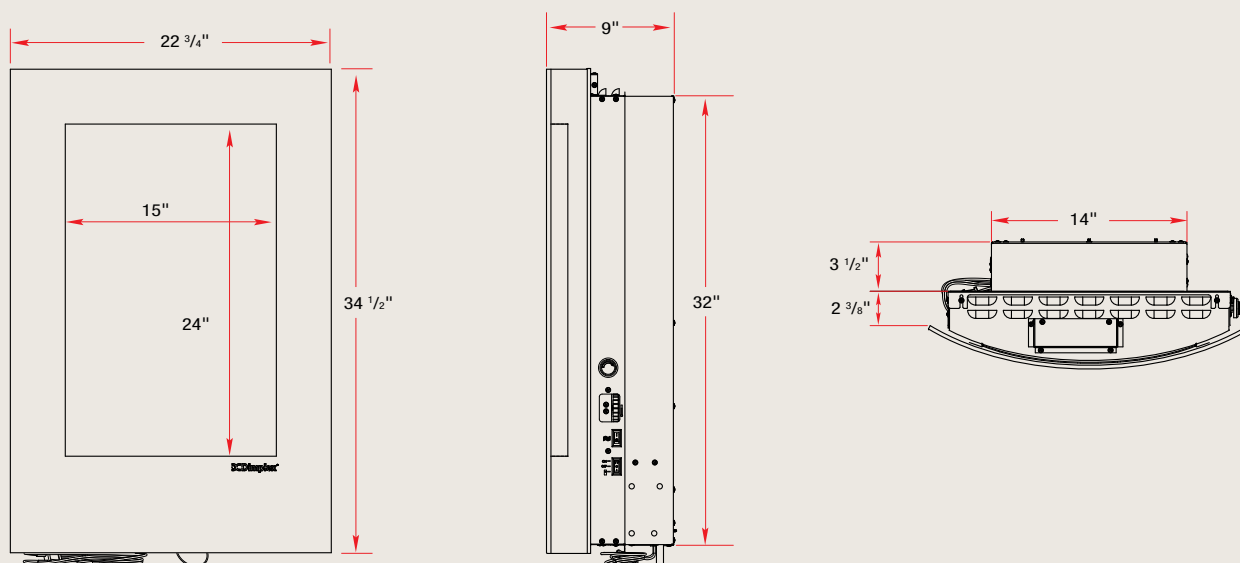

Product Description

- Recessed or surface mount design complements any room.
- Includes black pebble flame bed – can be customized with your choice of decorative fill.
- Convex-shaped, tempered glass for a contemporary and seamless look.
- Adjustable interior light control.
- Designed to recess between 16" O.C. 2" x 4" studs for a low-profile look.
- 1,200 watt thermostat-controlled heater.
- Flame operates with or without heat for year round comfort.
- 120V operation with removable plug kit for hard-wire applications.
- Includes on/off remote control.
- Dimensions 22 3/4" W x 34 1/2" H x 9" D

Specifications

Model	Description	Weight (lb/kg)
VCX1525	Convex profile, black.	50 / 22.7

Dimensions

Protected by one or more of the following patents: U.S. Patents: 6,050,011, 6,269,567, 6,190,019, 6,564,485, 5,642,580, 6,615,519, 6,363,636, 6,047,489, 6,718,665, 6,350,498, 6,162,047, 6,385,881, 7,134,229, D514,677, 7,162,820, 7,194,830, 7,457,533, 7,373,743. Canadian Patents: 2,175,442, 2,310,367, 2,310,073, 2,204,106, 2,310,362, 2,310,414, 2,262,338, 2,321,716, 2,299,927, 105175, 2,357,182, 2,379,252. Other patents pending.